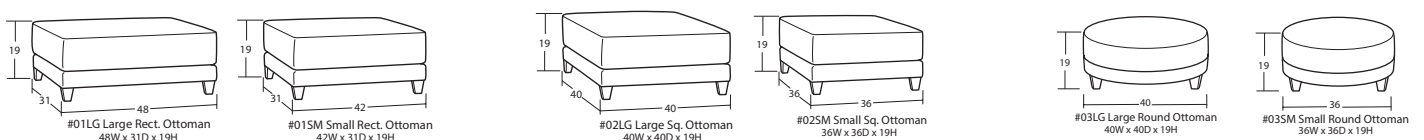

Handcrafted in AMERICA

30+ Pieces of Customizable Furniture to Fit your Every Need!

Sofas, Loveseats, Chairs, Ottomans

Sectional Pieces

Sleepers

Cocktail Ottomans

- Pillow trim or contrast welt available at an upcharge.
- You may substitute LuxDown pillows for the standard Comfortsoft pillows for a small upcharge on any style. LuxDown pillows are 90% down and feathers, and 10% fiber and have a luxurious, heavier weight.

Width varies depending on arm style selected.
See price list for specific dimensions
Arm height for all pieces is 28".

Designing a room full of furniture has never been so easy!
Sample Configurations

* Our tight back pie wedge has a different shape and dimensions than the knife or box back pie wedge.