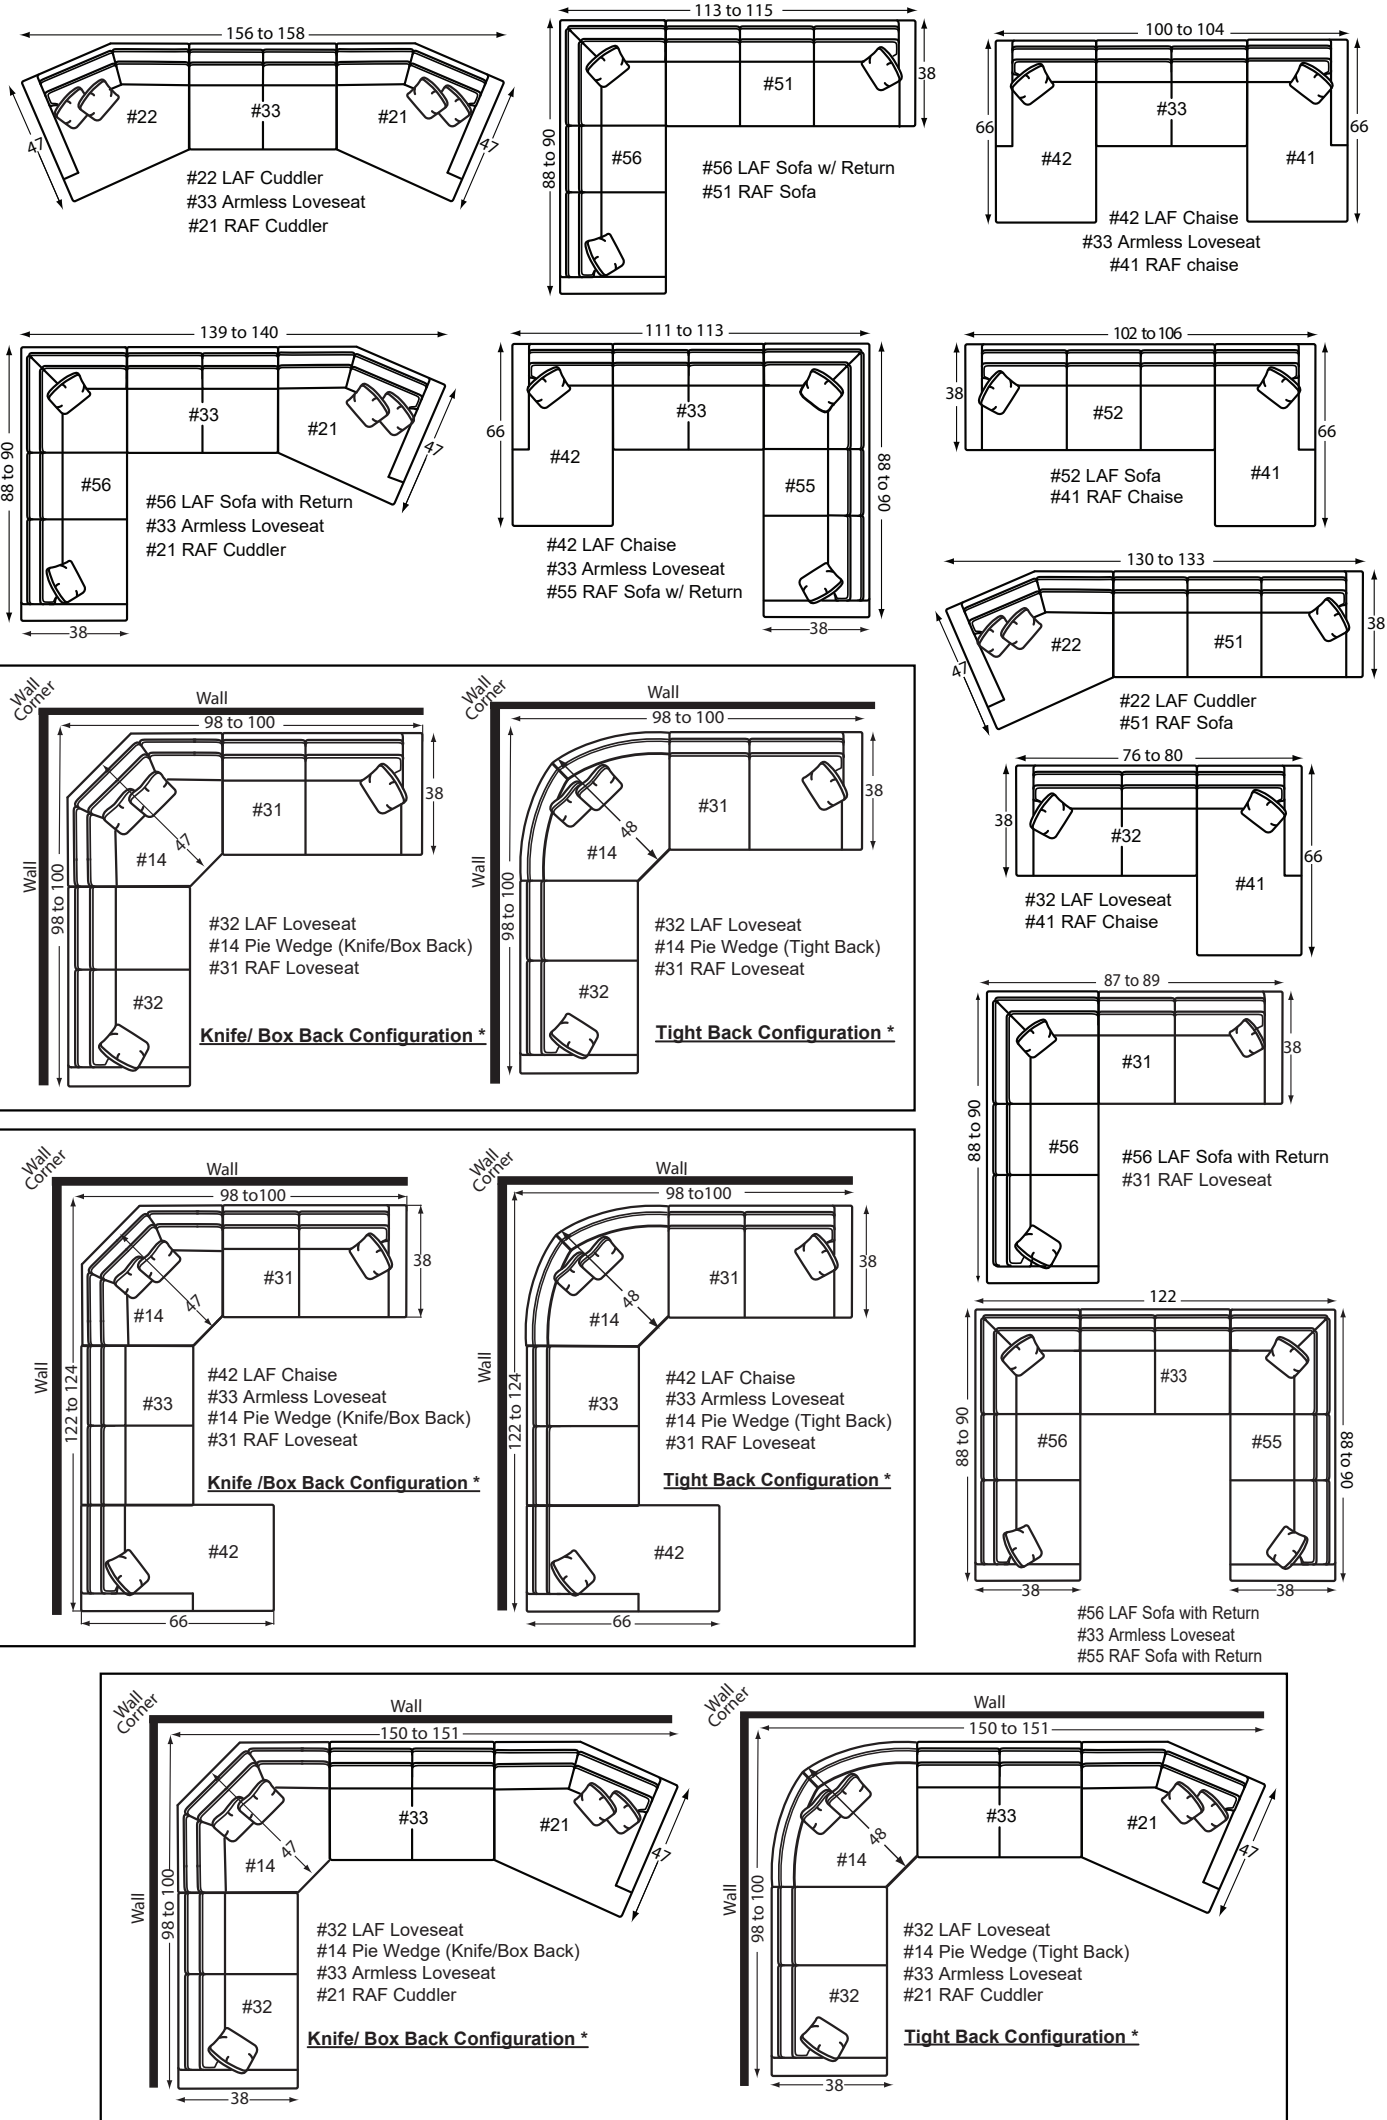

Handcrafted in AMERICA

30+ Pieces of Customizable Furniture to Fit your Every Need!

Sofas, Loveseats, Chairs, Ottomans

Sectional Pieces

Sleepers

Cocktail Ottomans

- Pillow trim or contrast welt available at an upcharge.
- You may substitute LuxDown pillows for the standard Comfortsoft pillows for a small upcharge on any style. LuxDown pillows are 90% down and feathers, and 10% fiber and have a luxurious, heavier weight.

Width varies depending on arm style selected.
See price list for specific dimensions
Arm height for all pieces is 28".

Designing a room full of furniture has never been so easy!
Sample Configurations

* Our tight back pie wedge has a different shape and dimensions than the knife or box back pie wedge.