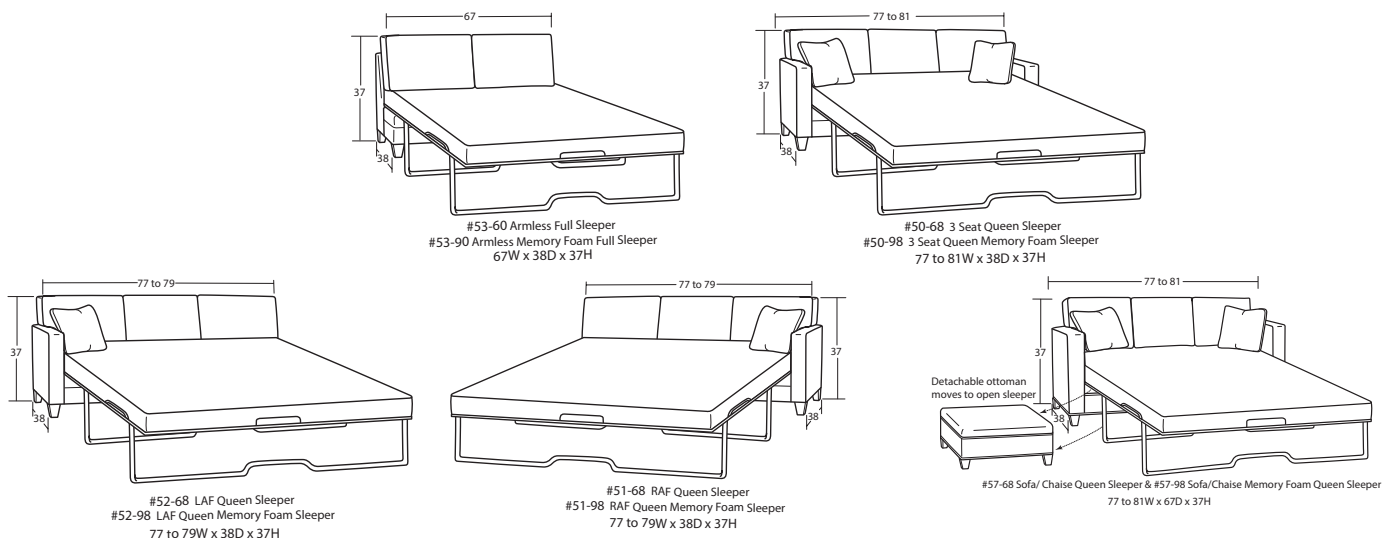

Handcrafted in AMERICA

30+ Pieces of Customizable Furniture to Fit your Every Need!

Sofas, Loveseats, Chairs, Ottomans

Sectional Pieces

Sleepers

Cocktail Ottomans

- Pillow trim or contrast welt available at an upcharge.
- You may substitute LuxDown pillows for the standard Comfortsoft pillows for a small upcharge on any style. LuxDown pillows are 90% down and feathers, and 10% fiber and have a luxurious, heavier weight.

Width varies depending on arm style selected.
See price list for specific dimensions
Arm height for all pieces is 28".

Designing a room full of furniture has never been so easy!
Sample Configurations

* Our tight back pie wedge has a different shape and dimensions than the knife or box back pie wedge.