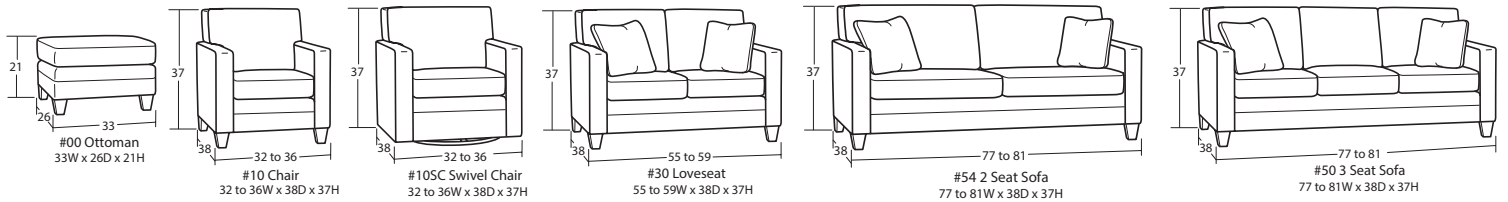

Handcrafted in AMERICA

30+ Pieces of Customizable Furniture to Fit your Every Need!

Sofas, Loveseats, Chairs, Ottomans

Sectional Pieces

Sleepers

Cocktail Ottomans

- Pillow trim or contrast welt available at an upcharge.
- You may substitute LuxDown pillows for the standard Comfortsoft pillows for a small upcharge on any style. LuxDown pillows are 90% down and feathers, and 10% fiber and have a luxurious, heavier weight.

Width varies depending on arm style selected.
See price list for specific dimensions
Arm height for all pieces is 28".

Designing a room full of furniture has never been so easy!
Sample Configurations

* Our tight back pie wedge has a different shape and dimensions than the knife or box back pie wedge.