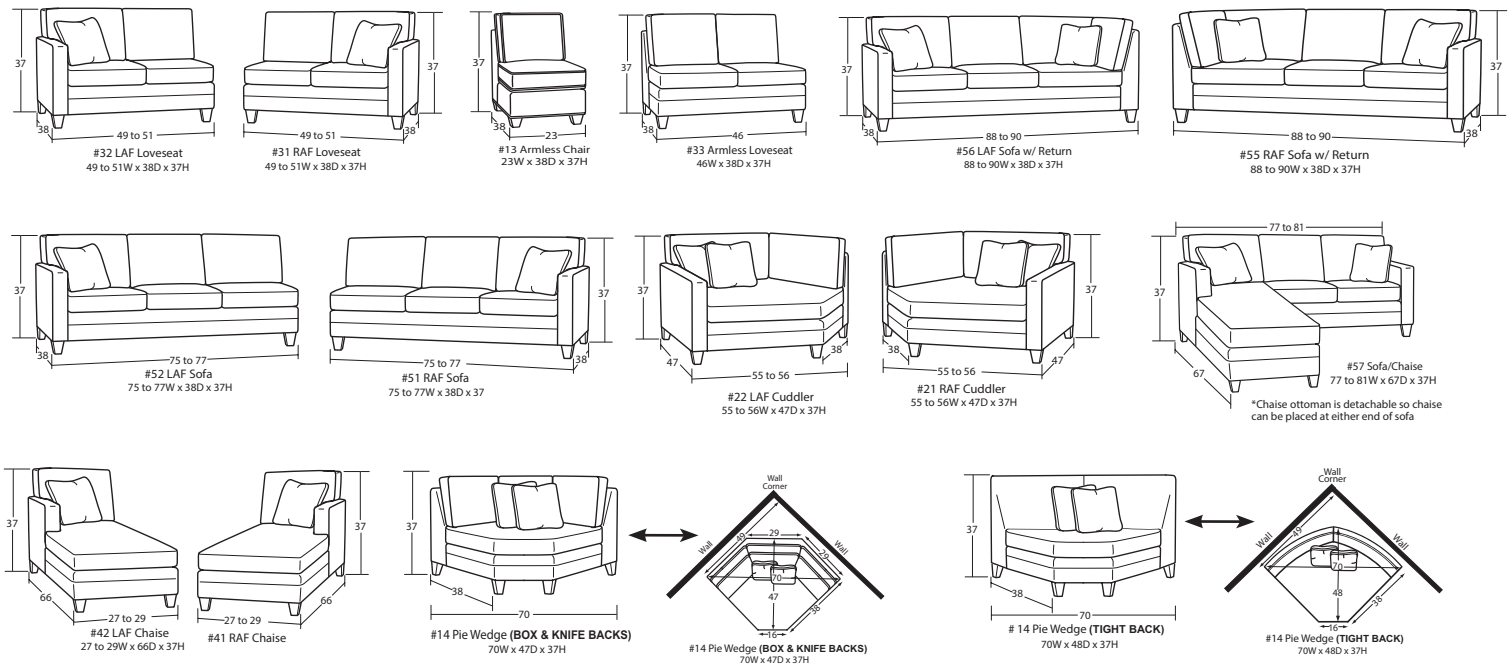

Handcrafted in AMERICA

30+ Pieces of Customizable Furniture to Fit your Every Need!

Sofas, Loveseats, Chairs, Ottomans

Sectional Pieces

Sleepers

Cocktail Ottomans

- Pillow trim or contrast welt available at an upcharge.
- You may substitute LuxDown pillows for the standard Comfortsoft pillows for a small upcharge on any style. LuxDown pillows are 90% down and feathers, and 10% fiber and have a luxurious, heavier weight.

Width varies depending on arm style selected.
See price list for specific dimensions
Arm height for all pieces is 28".

Designing a room full of furniture has never been so easy!
Sample Configurations

* Our tight back pie wedge has a different shape and dimensions than the knife or box back pie wedge.